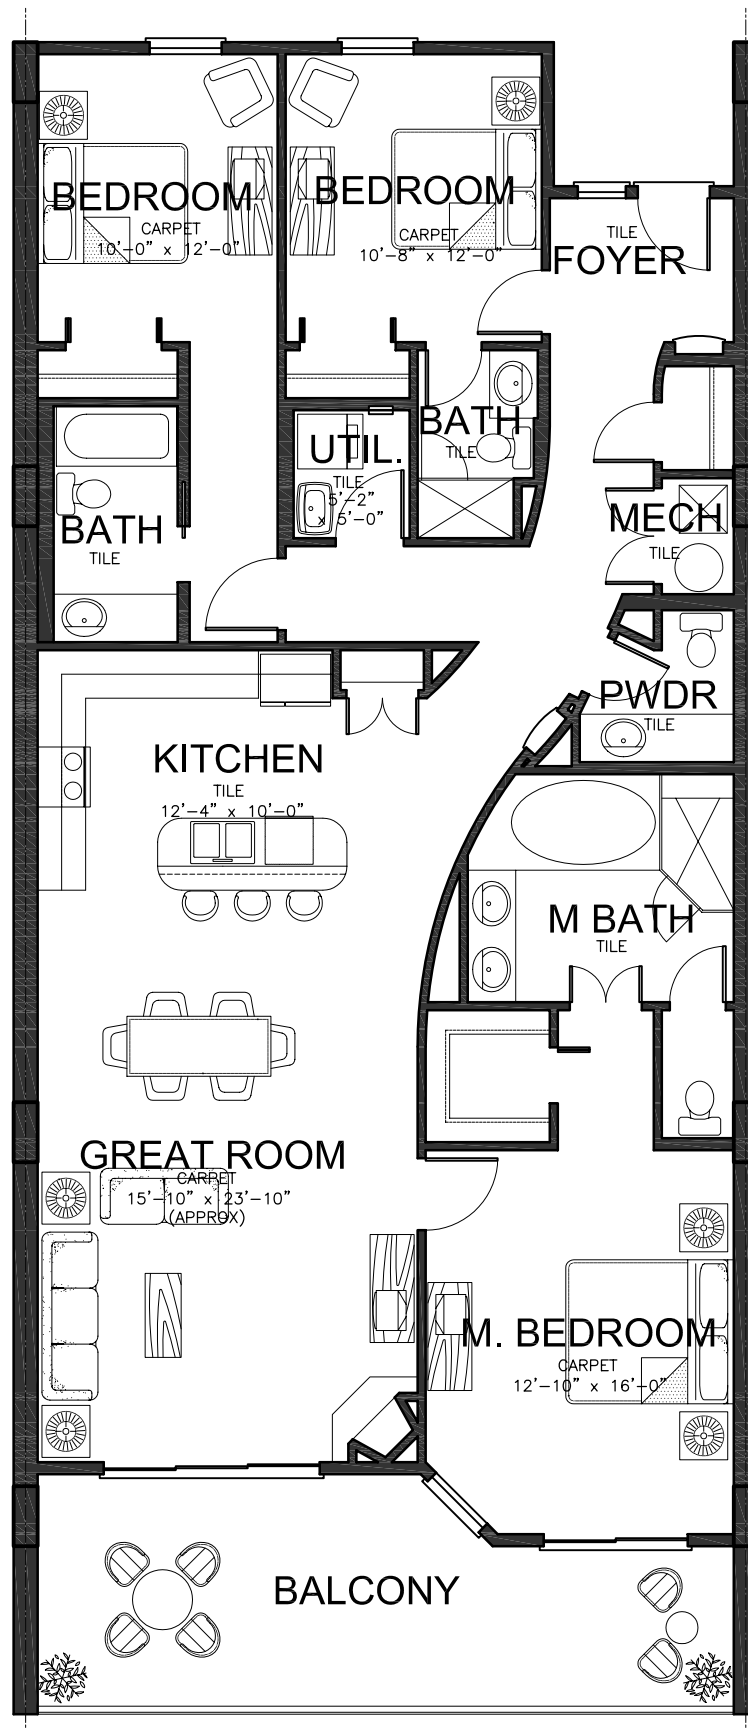

SANCTUARY AT REDFISH

PROPOSED TYPICAL TYPE "A" UNIT

| | |
|---------------|---------|
| ENCLOSED AREA | 1778 SF |
| BALCONY GROSS | 264 SF |
| TOTAL GROSS | 2042 SF |