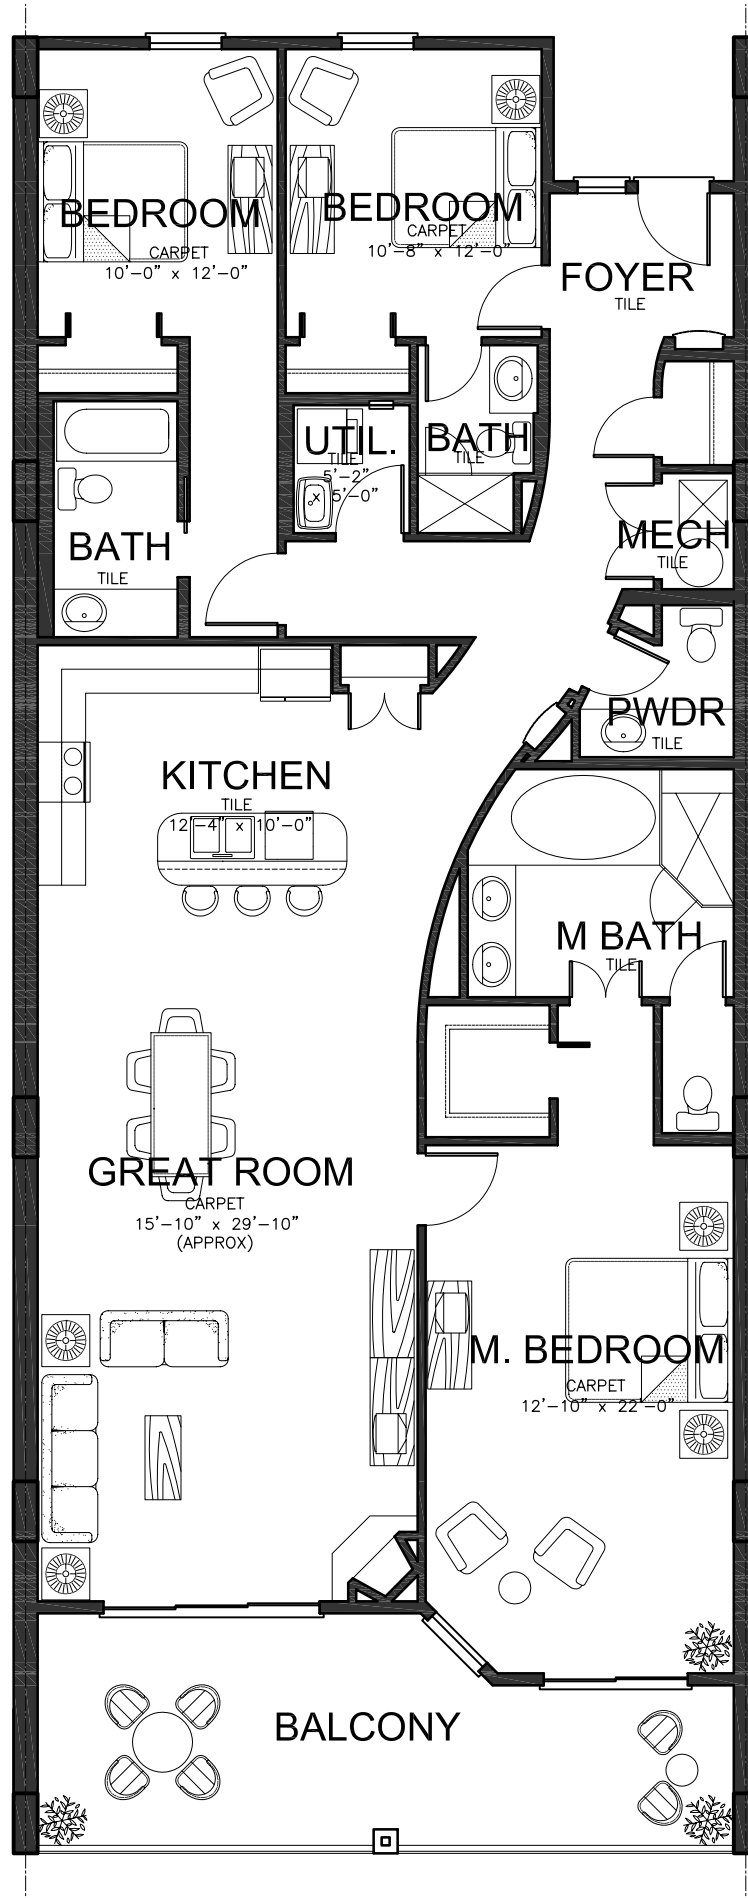

SANCTUARY AT REDFISH

PROPOSED TYPICAL TYPE "A-LONG" UNIT

ENCLOSED AREA	1958 SF
BALCONY GROSS	264 SF
TOTAL GROSS	2222 SF